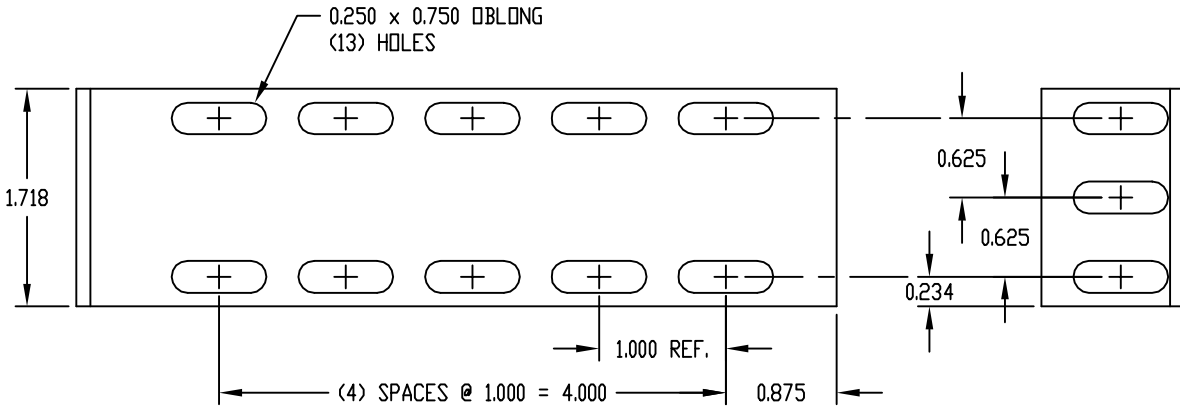

PART NAME

ADJUSTING BRACKET SET

PART No.

AB-8089

REV. DATE

MATERIAL: 12 GA. STEEL  
FINISH: BLACK TEXTURED

MATERIAL: 16 GA. STEEL  
FINISH: BLACK TEXTURED