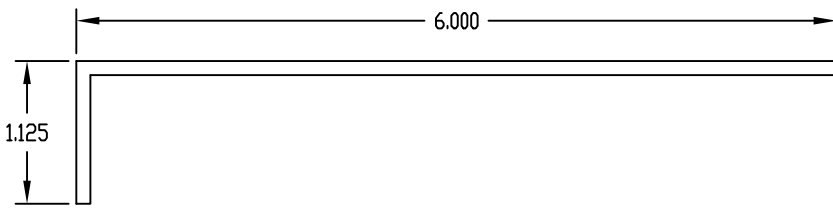

PART NAME

ADJUSTING BRACKET SET

PART No.

AB-8089

REV. DATE

MATERIAL: 12 GA. STEEL  
FINISH: BLACK TEXTURED

MATERIAL: 16 GA. STEEL  
FINISH: BLACK TEXTURED